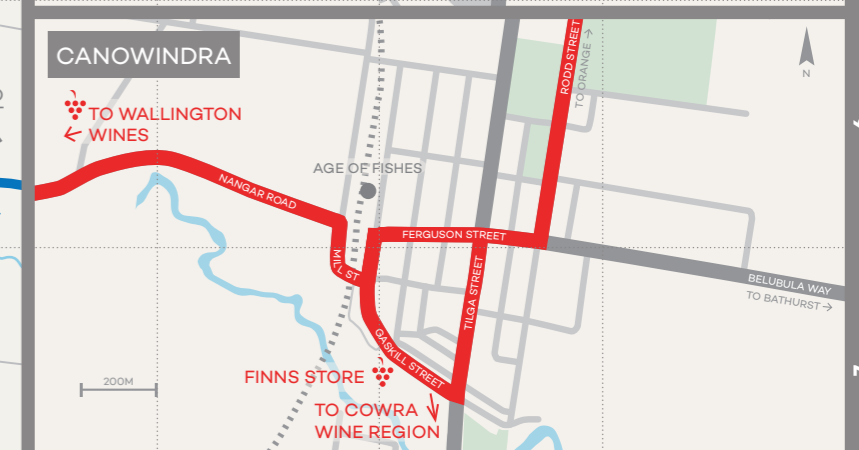

ORANGE REGION WINE & FOOD TRAILS

TRAILS & KEY		PARKS, GARDENS & OUTDOORS		ACTIVITIES	
	THE TOWN TRAIL		COOK PARK		ORANGE CIVIC CENTRE (inc. Gallery, Theatre, Museum, Library & Visitor Information)
	EASTERN HERITAGE TRAIL		ROBERTSON PARK		ORANGE MINIATURE RAILWAY
	THE MOUNTAIN TRAIL		MT LINDSAY		ADVENTURE PLAYGROUND
	CARGO ROAD TRAIL		ORANGE BOTANIC GARDENS		ORANGE SKATE PARK
	THE BORENORE TRAIL		GOSLING CREEK RESERVE		AGE OF FISHES MUSEUM
	CANOWINDRA TRAIL		LAKE CANOBOLAS RESERVE		ORANGE AQUATIC CENTRE
	CELLAR DOOR		FEDERAL FALLS		ORANGE VISITOR CENTRE
	FARM GATE		MT CANOBOLAS		WENTWORTH MINE
	LOCAL PRODUCE OUTLET		BORENORE CAVES		
	PICNIC FACILITIES		REDMOND OVAL MILLTHORPE		
	ORANGE FARMERS MARKET		ELEPHANT PARK		