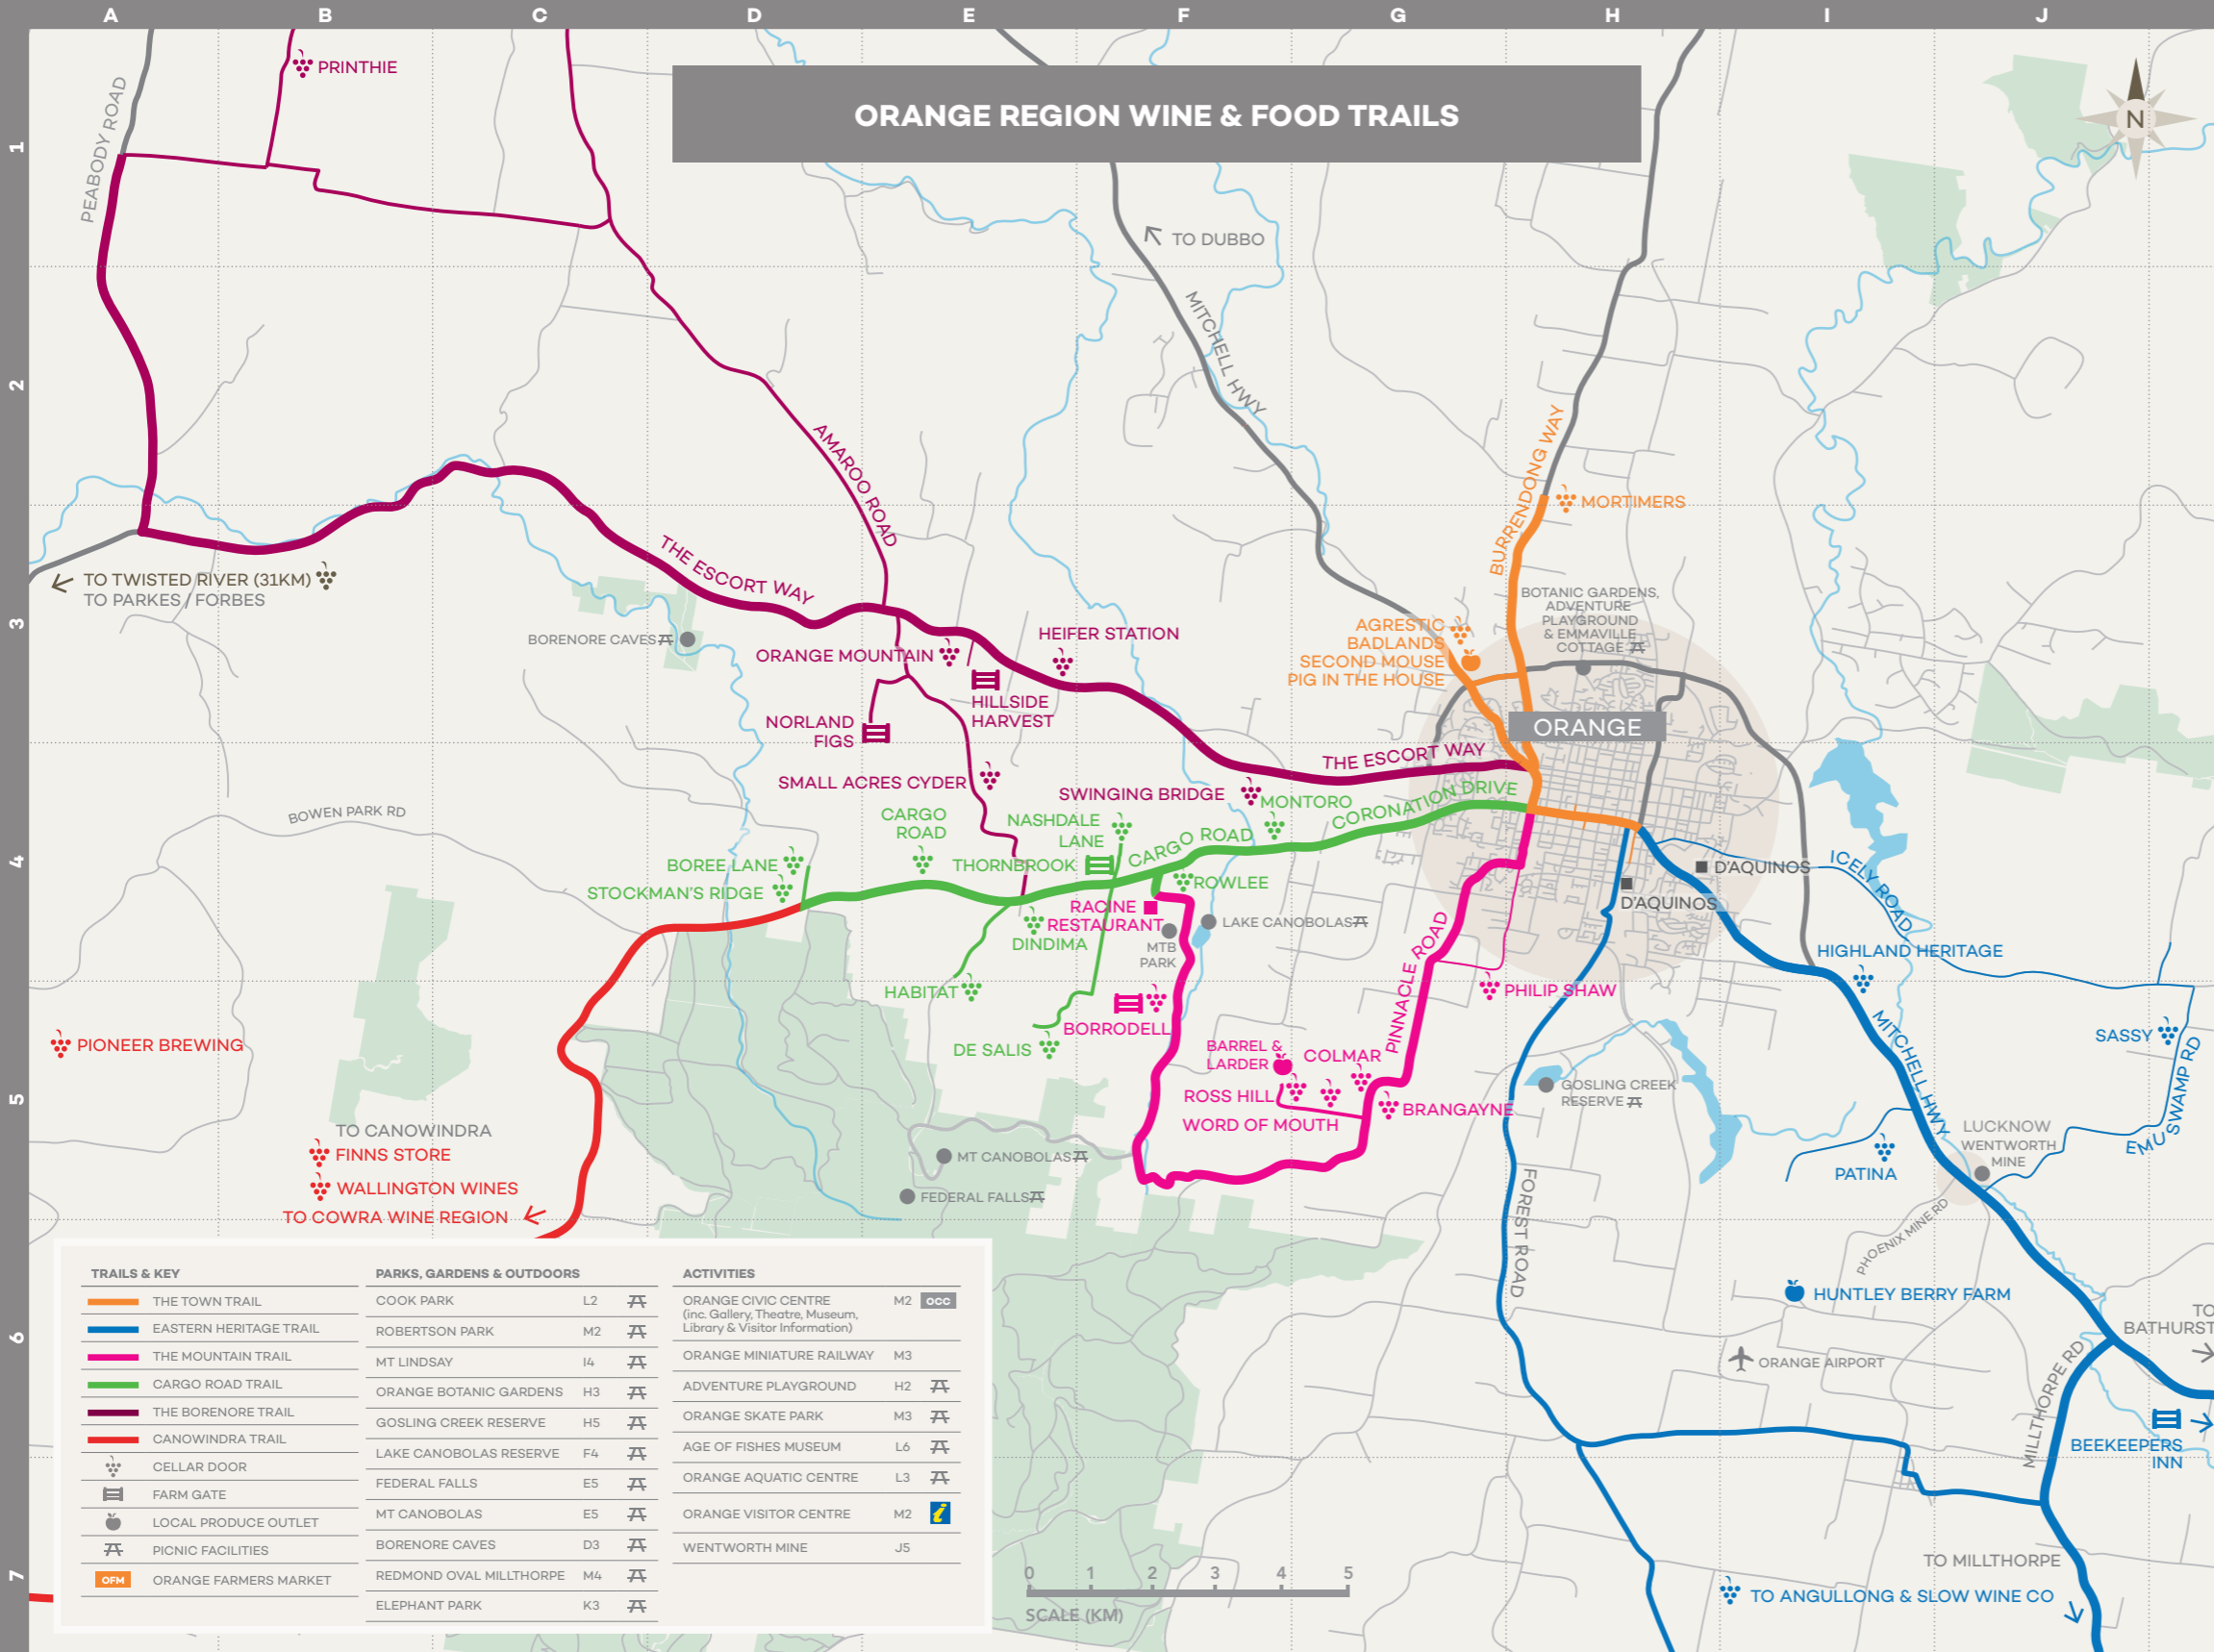

ORANGE REGION WINE & FOOD TRAILS

TRAILS & KEY		PARKS, GARDENS & OUTDOORS		ACTIVITIES	
	THE TOWN TRAIL		COOK PARK		ORANGE CIVIC CENTRE (inc. Gallery, Theatre, Museum, Library & Visitor Information)
	EASTERN HERITAGE TRAIL		ROBERTSON PARK		ORANGE MINIATURE RAILWAY
	THE MOUNTAIN TRAIL		MT LINDSAY		ADVENTURE PLAYGROUND
	CARGO ROAD TRAIL		ORANGE BOTANIC GARDENS		ORANGE SKATE PARK
	THE BORENORE TRAIL		GOSLING CREEK RESERVE		AGE OF FISHES MUSEUM
	CANOWINDRA TRAIL		LAKE CANOBOLAS RESERVE		ORANGE AQUATIC CENTRE
	CELLAR DOOR		FEDERAL FALLS		ORANGE VISITOR CENTRE
	FARM GATE		MT CANOBOLAS		WENTWORTH MINE
	LOCAL PRODUCE OUTLET		BORENORE CAVES		
	PICNIC FACILITIES		REDMOND OVAL MILLTHORPE		
	ORANGE FARMERS MARKET		ELEPHANT PARK		