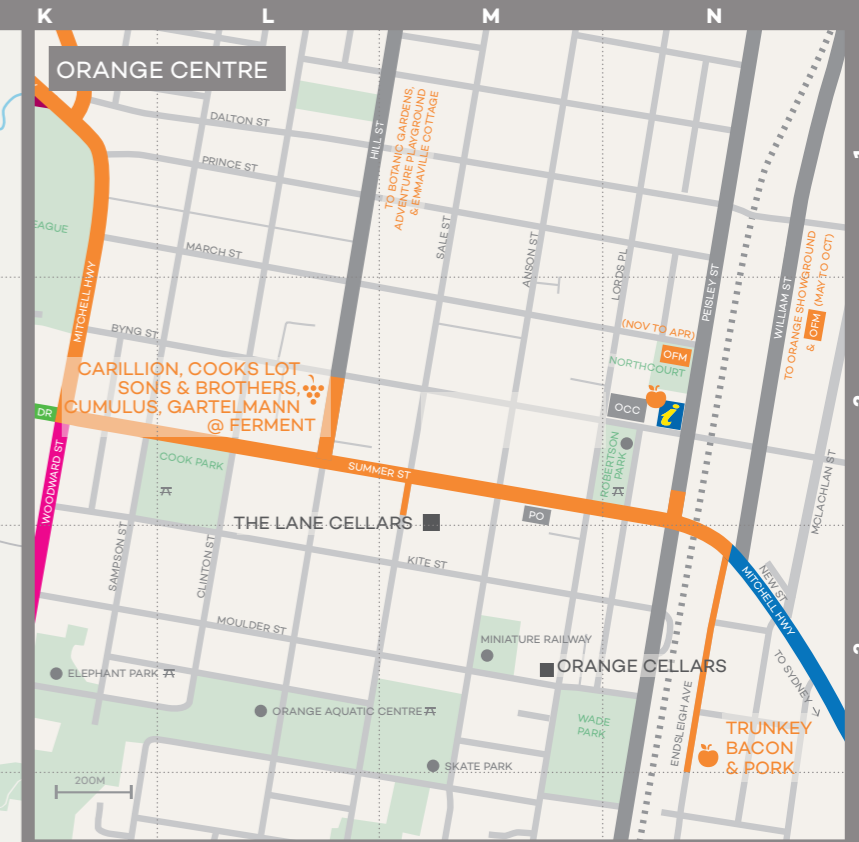

ORANGE REGION WINE & FOOD TRAILS

TRAILS & KEY		PARKS, GARDENS & OUTDOORS		ACTIVITIES	
	THE TOWN TRAIL		COOK PARK		ORANGE CIVIC CENTRE (inc. Gallery, Theatre, Museum, Library & Visitor Information)
	EASTERN HERITAGE TRAIL		ROBERTSON PARK		ORANGE MINIATURE RAILWAY
	THE MOUNTAIN TRAIL		MT LINDSAY		ADVENTURE PLAYGROUND
	CARGO ROAD TRAIL		ORANGE BOTANIC GARDENS		ORANGE SKATE PARK
	THE BORENORE TRAIL		GOSLING CREEK RESERVE		AGE OF FISHES MUSEUM
	CANOWINDRA TRAIL		LAKE CANOBOLAS RESERVE		ORANGE AQUATIC CENTRE
	CELLAR DOOR		FEDERAL FALLS		ORANGE VISITOR CENTRE
	FARM GATE		MT CANOBOLAS		WENTWORTH MINE
	LOCAL PRODUCE OUTLET		BORENORE CAVES		
	PICNIC FACILITIES		REDMOND OVAL MILLTHORPE		
	ORANGE FARMERS MARKET		ELEPHANT PARK		